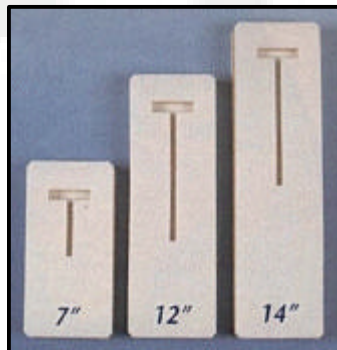

## Wall Washing

1, 2 & 3 Piece  
Stainless Steel Handles

Mop heads are available in 3 sizes

Adjustable  
Aluminum Handle